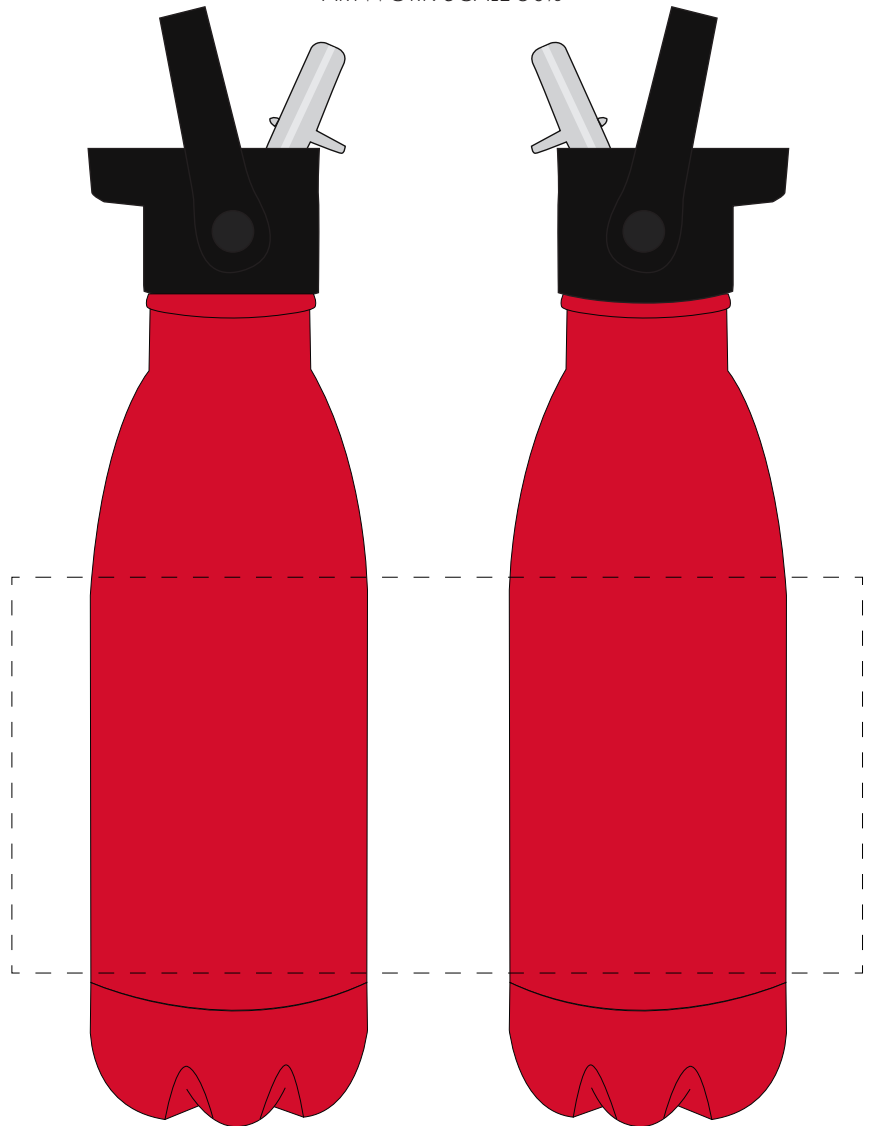

Your Ref:	Quantity:	Product Code: MG0337
Our Ref:	Version: 1	Product Colour: RED

PRINTING CONCERNS:**PRODUCT INFO: LOGO MAY NOT LINE UP TO SIPPER**

- Logos will be directly opposite
- Logos will NOT be directly opposite

We stock this item in the following colours

**PANTONE REFERENCE(S)**

Full Colour Printing

Product Image for visualisation
- colours may vary

ARTWORK SCALE 50%

The dashed line is to demonstrate print area and will not appear on your printed item